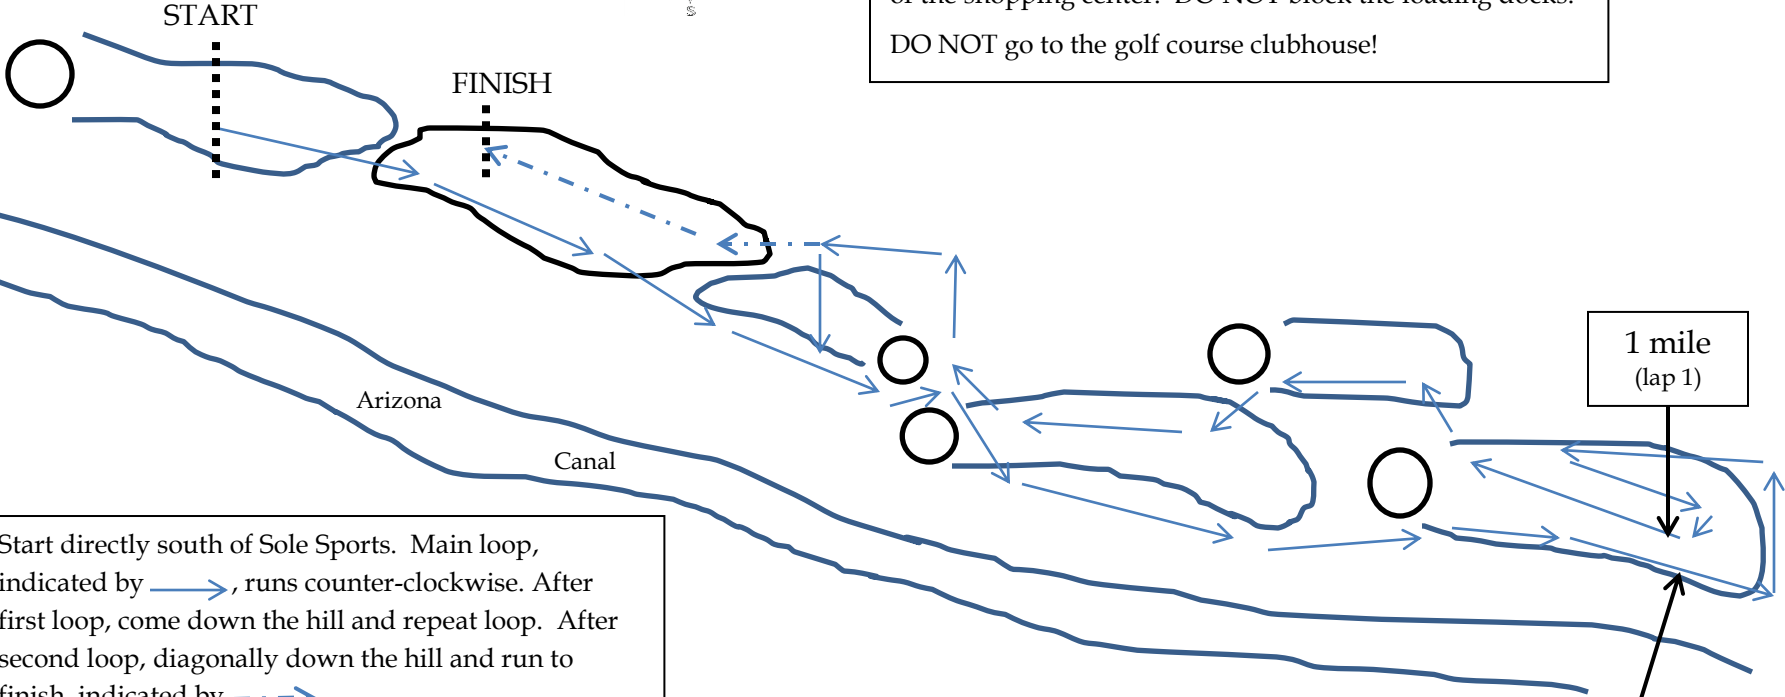

Hayden Road

**Sole Sports Running Zone
Cross Country Festival**

PARKING

Buses enter the parking lot in front of Pet Food Depot or from Hayden Rd. Loop the parking lot and offload in front of Sole Sports. Exit the parking lot, and either go east to Pavilions (1 mile, past Pima) or south to Saguaro HS (1 mile, just before McDonald). Buses return at 8:45 a.m. Pick-up is in the alley south of the shopping center.

Parents/spectators park in the office complex directly east of the shopping center. **DO NOT** block the loading docks.

DO NOT go to the golf course clubhouse!

Start directly south of Sole Sports. Main loop, indicated by \longrightarrow , runs counter-clockwise. After first loop, come down the hill and repeat loop. After second loop, diagonally down the hill and run to finish, indicated by $- - \longrightarrow$.