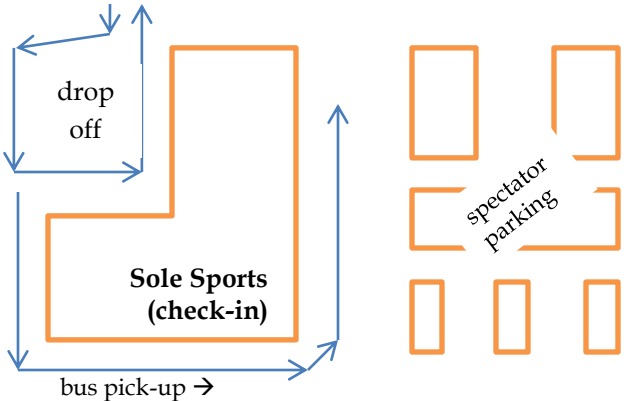

Hayden Road

**Sole Sports Running Zone
Cross Country Festival**

PARKING

Buses enter the parking lot in front of Pet Food Depot or from Hayden Rd. Loop the parking lot and offload in front of Sole Sports. Exit the parking lot, and either go east to Pavilions (1 mile, past Pima) or south to Saguaro HS (1 mile, just before McDonald). Buses return at 8:45 a.m. Pick-up is in the alley south of the shopping center.

Parents/spectators park in the office complex directly east of the shopping center. **DO NOT** block the loading docks.

DO NOT go to the golf course clubhouse!

Start directly south of Sole Sports. Main loop, indicated by \longrightarrow , runs counter-clockwise. After first loop, come down the hill and repeat loop. After second loop, diagonally down the hill and run to finish, indicated by $- - \longrightarrow$.