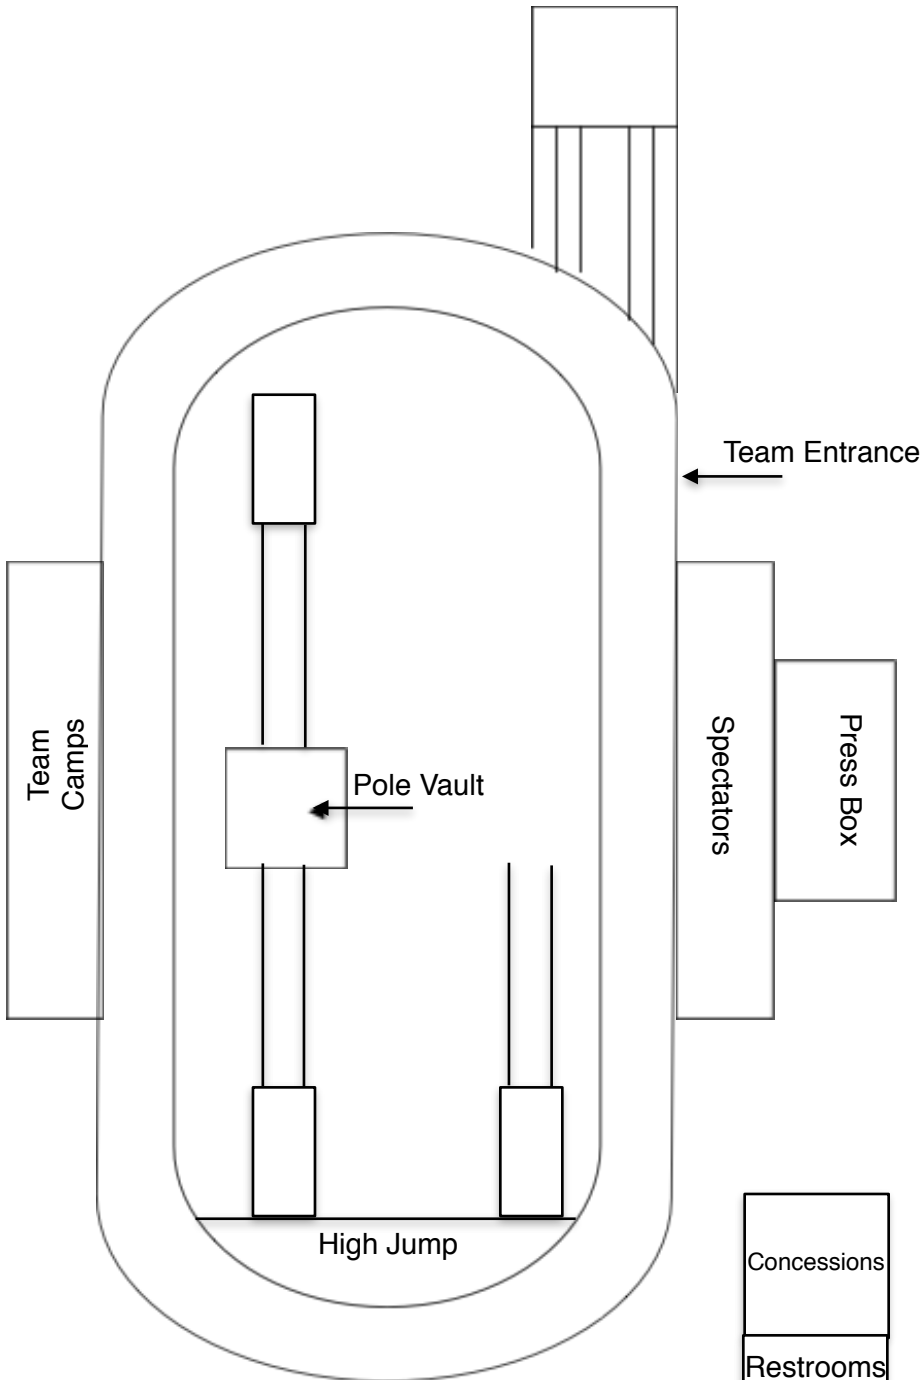

Track Markings

White: 800m, 300m, 200m, 100m, 1600 & 3200 waterfall
Yellow: 100H & Tabs, 400 & Relay
Blue: 1600 Relay, 110H & Tabs
Green: 300H & Tabs, 800 Relay

2017 LT Invitational

Aluminum
Shed

Gravel Road

Bus
Parking

Team
Camps

Pole Vault

High Jump

Spectators

Press Box

Team Entrance

Concessions

Restrooms

Track
Fieldhouse

Across the
Street
Shot & Disc