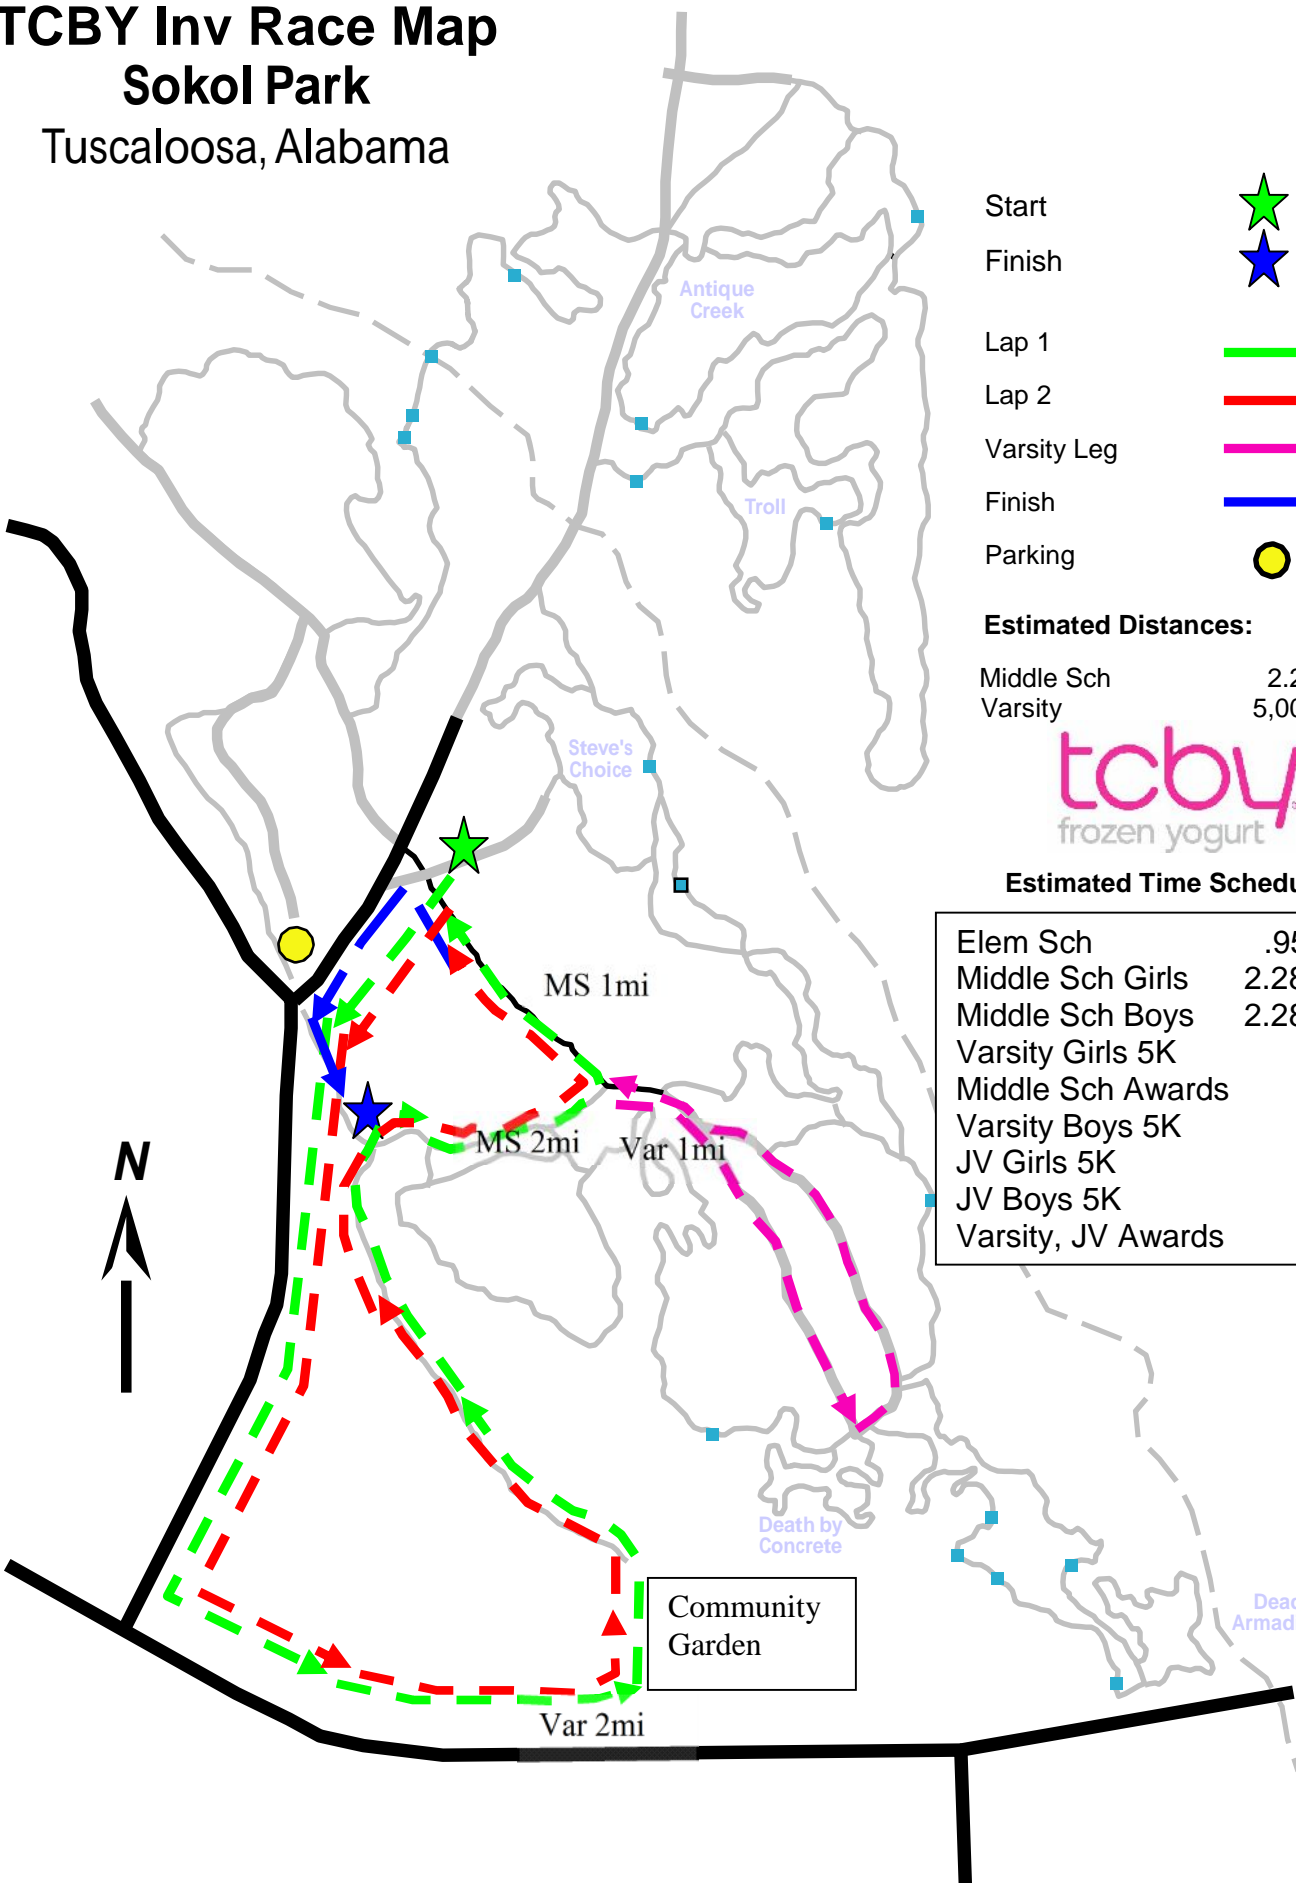

TCBY Inv Race Map

Sokol Park

Tuscaloosa, Alabama

- Start 
- Finish 
- Lap 1 
- Lap 2 
- Varsity Leg 
- Finish 
- Parking 

Estimated Distances:

Middle Sch 2.28 miles
 Varsity 5,000 meters

Estimated Time Schedule:

Elem Sch	.95m	8:30
Middle Sch Girls	2.28m	9:00
Middle Sch Boys	2.28m	9:30
Varsity Girls 5K		10:00
Middle Sch Awards		10:15
Varsity Boys 5K		10:30
JV Girls 5K		11:00
JV Boys 5K		11:30
Varsity, JV Awards		Noon