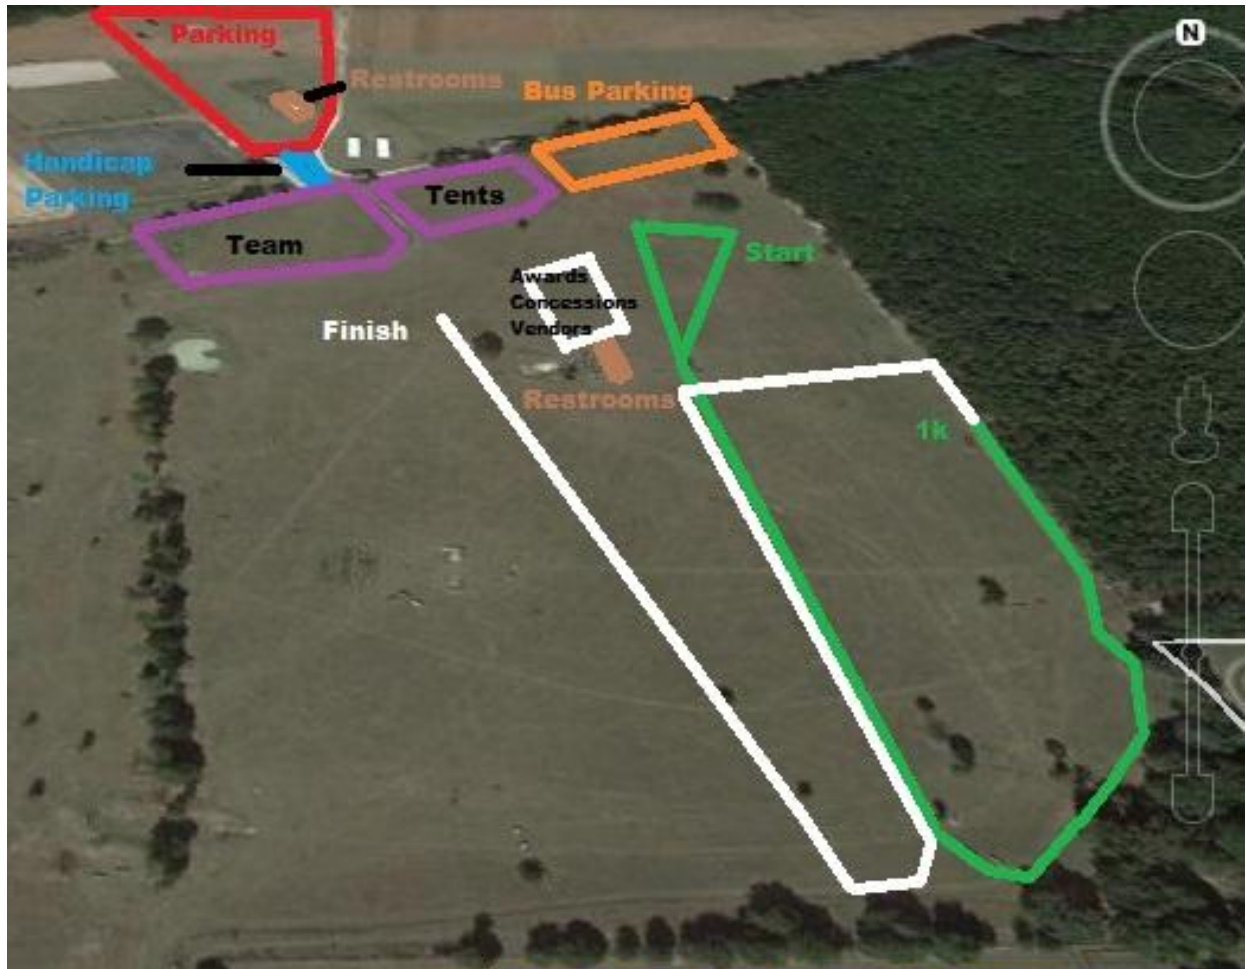

2K

FLORIDA HORSE PARK

Google

Image Date: 12/18/2013 29°03'02.86