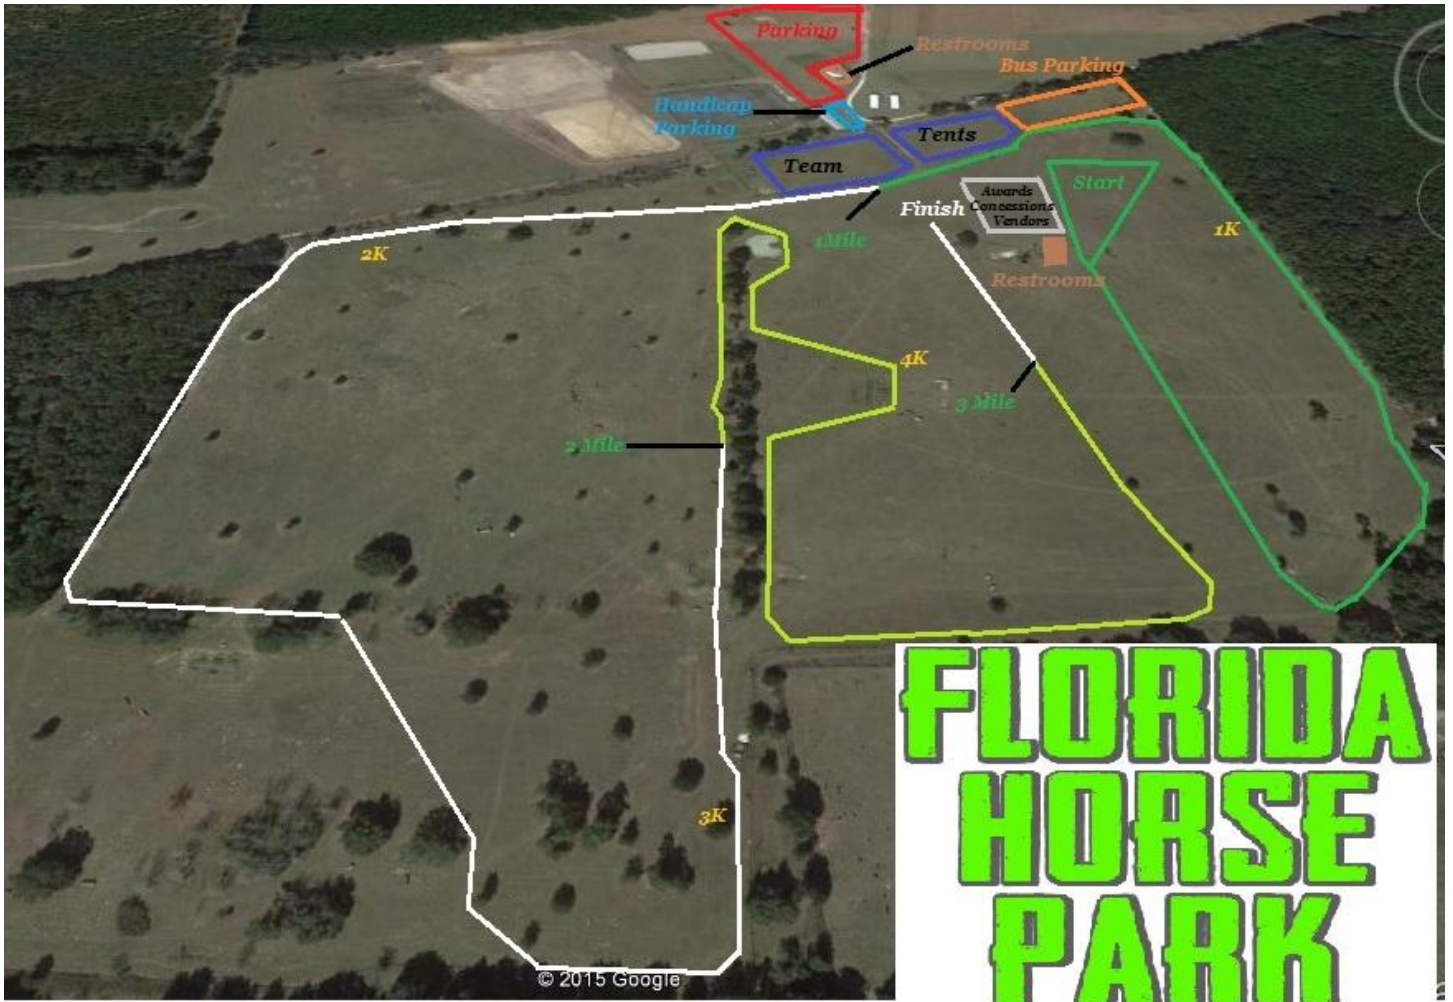

Course Maps

5k