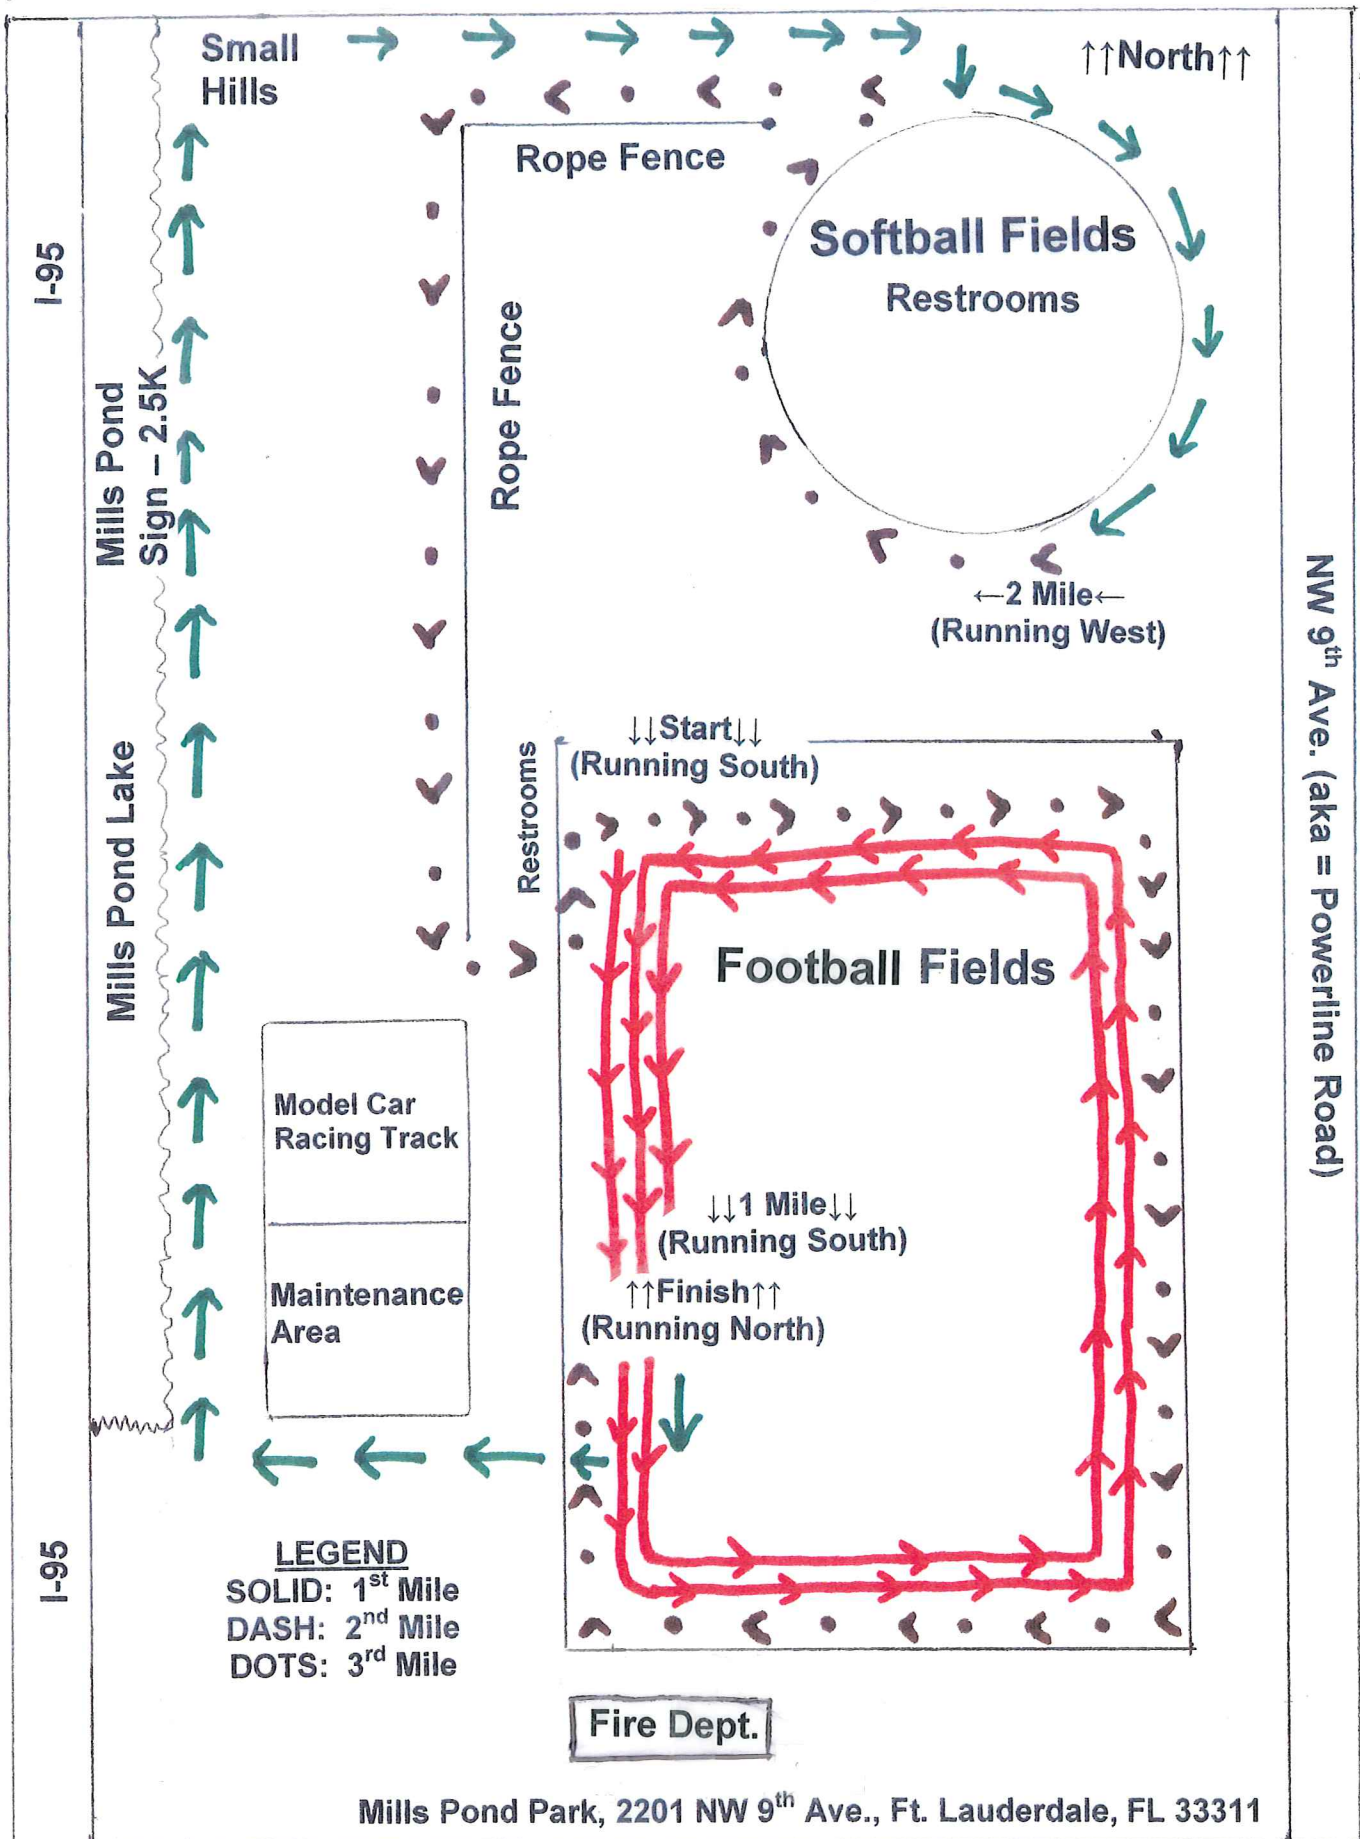

Mills Pond Park 5K Cross-Country Course

LEGEND
 SOLID: 1st Mile
 DASH: 2nd Mile
 DOTS: 3rd Mile

Fire Dept.

Mills Pond Park, 2201 NW 9th Ave., Ft. Lauderdale, FL 33311