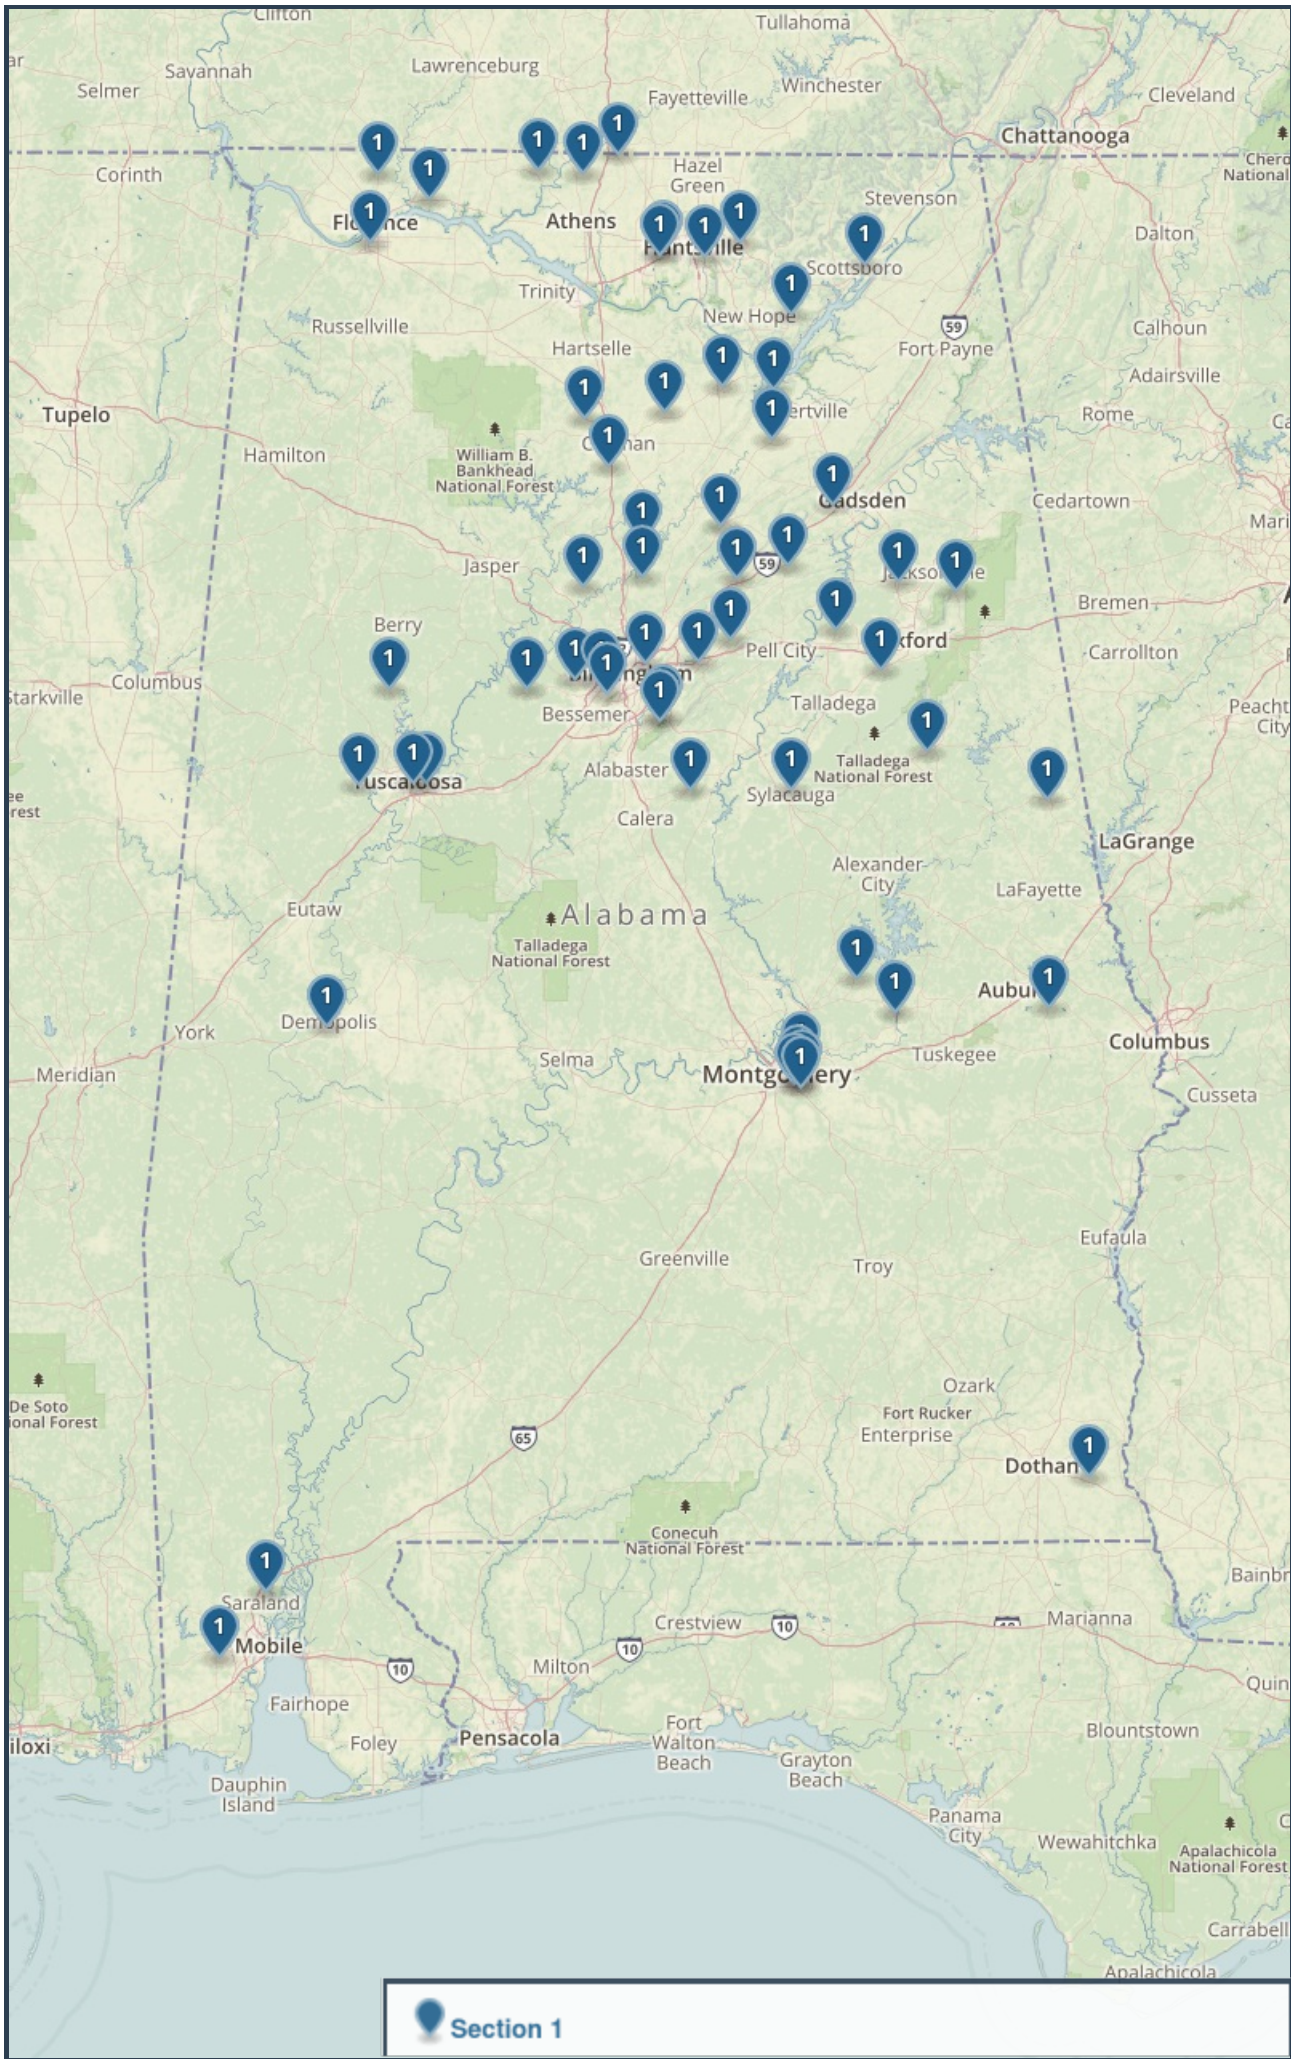

# Indoor Track 4A-5A Boys/Girls (58 Schools)

## Section 1

- Alabama Christian Academy
- Alexandria High School
- American Christian Academy
- Arab High School
- Ardmore High School
- Ashford High School
- Ashville High School
- Beauregard High School
- Brewbaker Tech. Magnet High S
- Briarwood Christian School
- Brooks High School
- Central High School of Clay County
- Central High School, Tusc.
- Corner High School
- Cottage Hill Christian Academy (WC)
- DAR, Kate D. Smith High School
- Demopolis High School
- Deshler High School
- Douglas High School
- Elkmont High School
- Elmore County High School
- Etowah High School
- Fairfield High School
- Fairview High School
- Good Hope High School
- Guntersville High School
- Handley High School
- Hayden High School
- LAMP
- Leeds High School
- Lincoln High School
- Madison Academy
- Madison County High School
- Montgomery Catholic School
- Moody High School
- Mortimer Jordan High School
- Munford High School
- Northside High School
- Oak Grove High School
- Oneonta High School
- Pleasant Grove High School
- Randolph School
- Satsuma High School
- Scottsboro High School
- Shelby County High School
- Sipsy Valley High School
- Springville High School
- St. John Paul II Catholic School
- Sylacauga High School
- Tallassee High School
- Trinity Presbyterian School
- Wenonah High School
- West Limestone High School
- Westminster School at Oak Mountain
- West Point High School
- White Plains High School
- Wilson High School
- Woodlawn High School