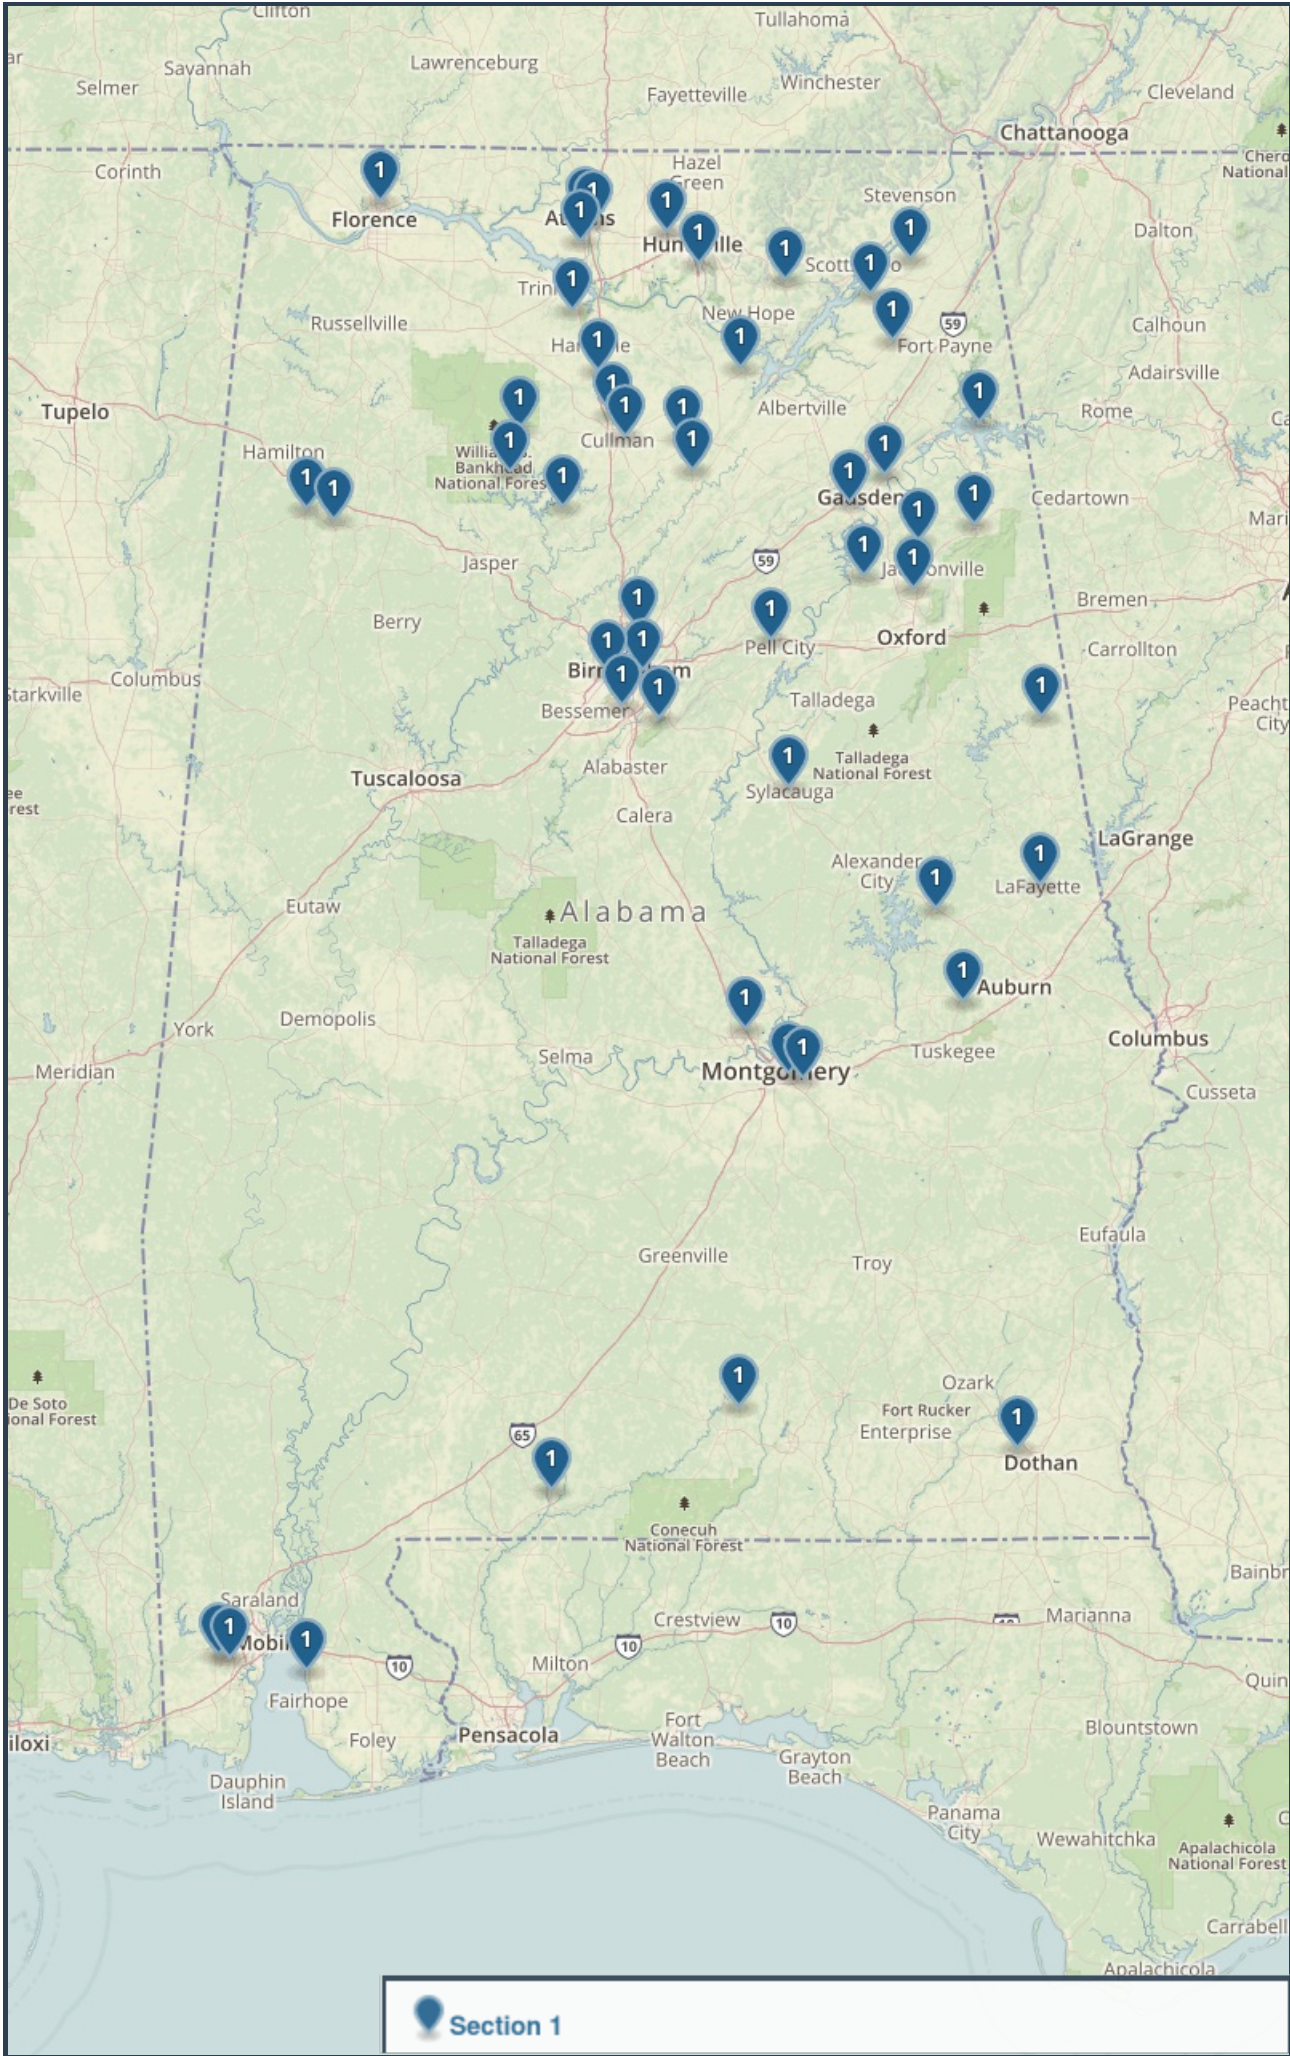

# Indoor Track 1A-3A Boys/Girls (49 Schools)

## Section 1

- Addison High School
- Altamont School
- Athens Bible School
- Bayside Academy
- Brindlee Mountain High School
- Cedar Bluff High School
- Cold Springs High School
- Comer, B.B. High School
- Coosa Christian School
- Cottage Hill Christian Academy (WC)
- Dadeville High School
- Decatur Heritage Christian Academy
- Falkville High School
- Fultondale High School
- Fyffe High School
- Gaston High School
- Heritage Christian School
- Holly Pond High School
- Holy Family Catholic High Sch
- LaFayette High School
- Lindsay Lane Christian Academy
- Marion County High School
- Mars Hill Bible School
- Meek High School
- Miller, T.R. High School
- Mobile Christian School
- Notasulga High School
- Ohatchee High School
- Pennington, J.B. High School
- Piedmont High School
- Pisgah High School
- Pleasant Valley High School
- Prattville Christian Academy
- Providence Christian School
- Saint Bernard Preparatory School
- Saint James High School
- Section High School
- Straughn High School
- Tanner High School
- The Montgomery Academy
- Victory Christian School
- Vinemont High School
- Weaver High School
- Westminster Christian Academy
- Westminster School at Oak Mountain
- Whitesburg Christian Academy
- Winfield High School
- Woodland High School
- Woodville High School