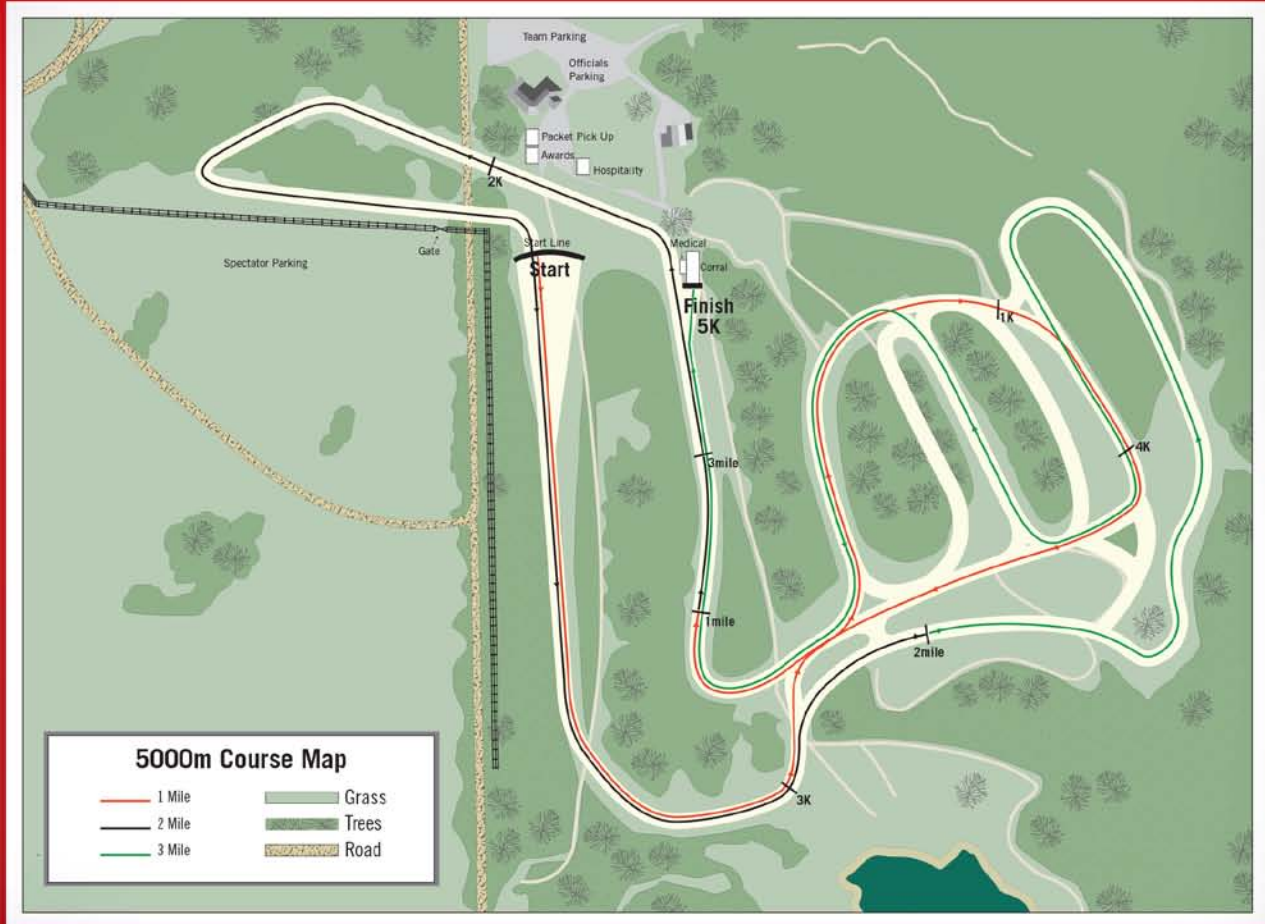

THE ALABAMA 5000M CROSS COUNTRY COURSE IS

# BUILT *by* BAMA

# HARRY PRITCHETT *Running Park*