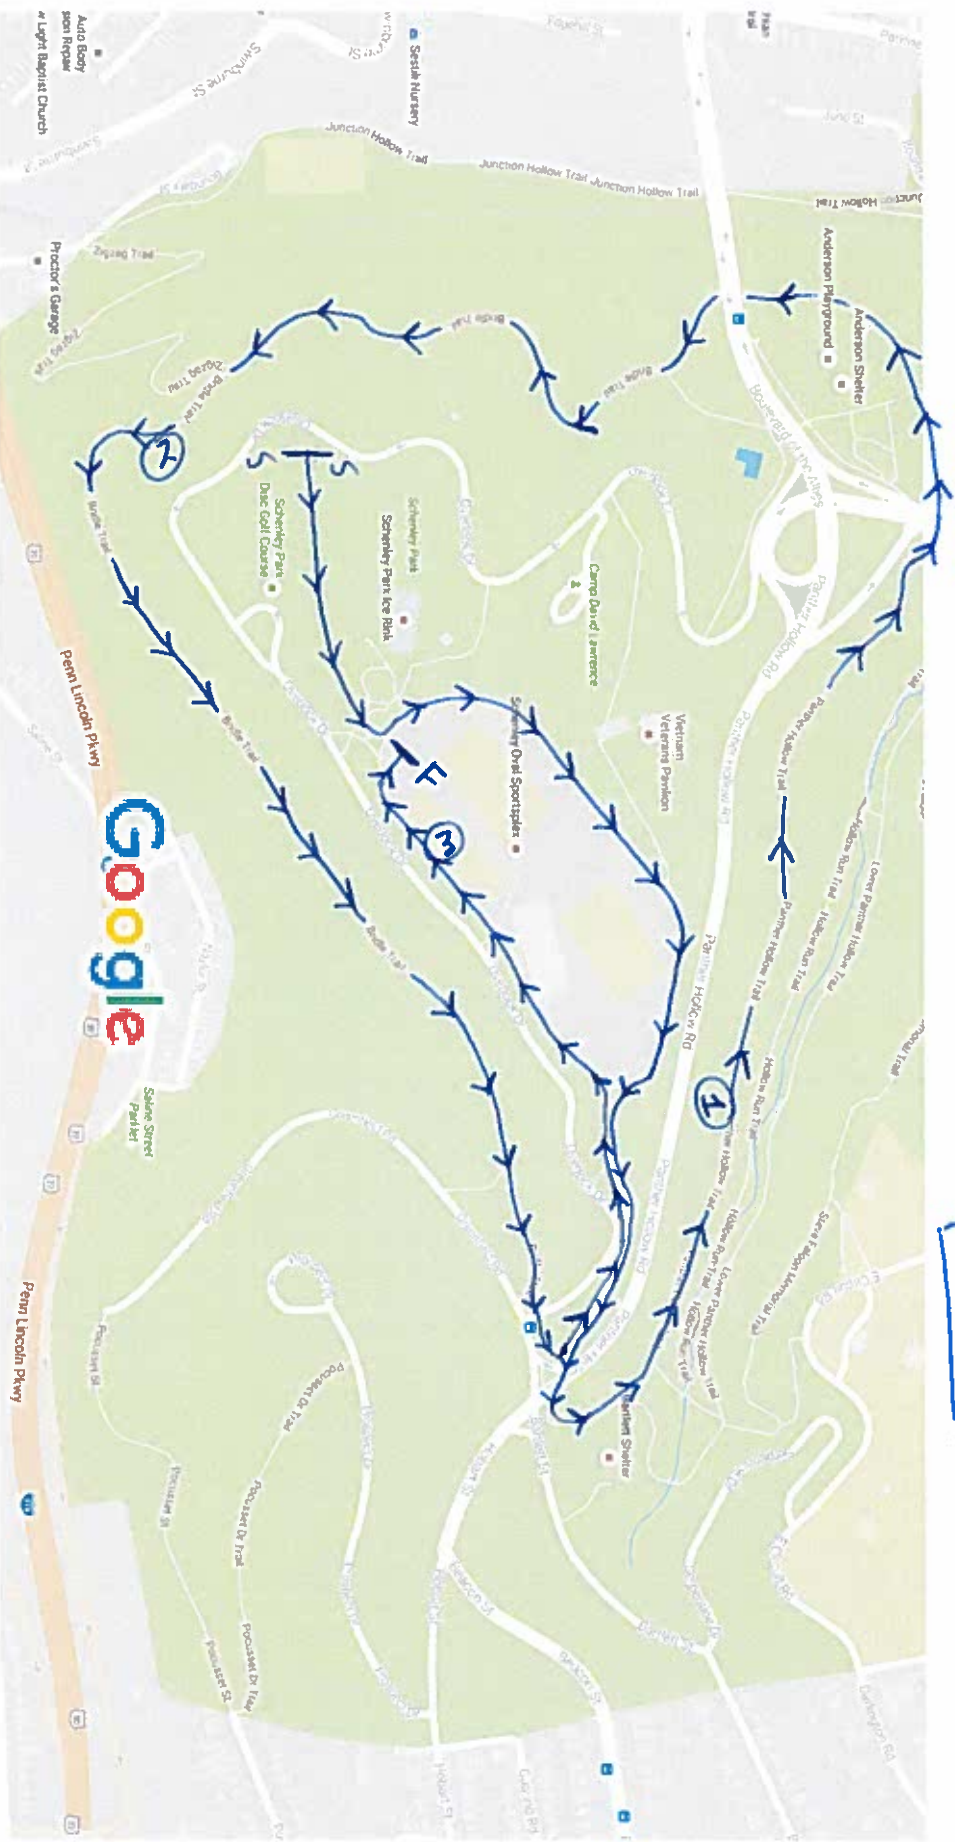

Google Maps

WOMEN'S 5K COURSE

2016

Map data ©2016 Google 200 ft